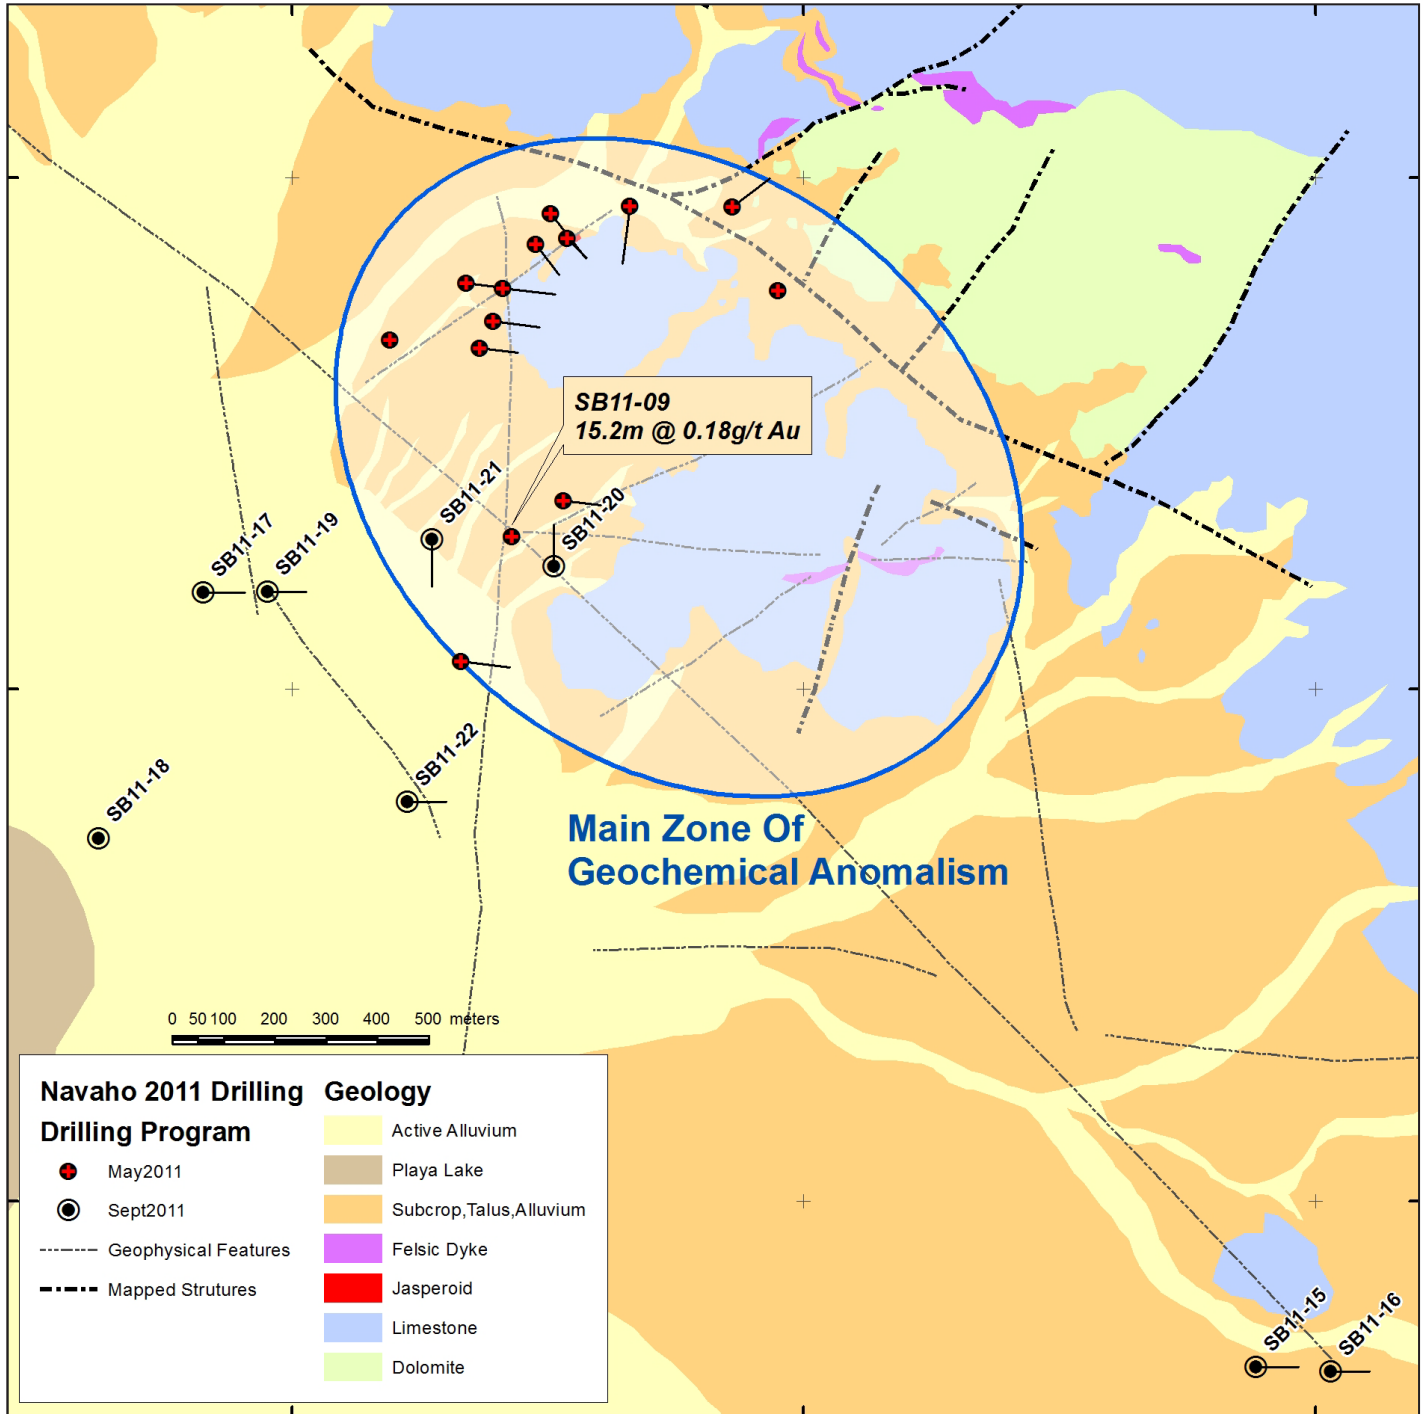

Stevens Basin

Location of Drillholes on Geology

Source: Navaho Gold News Release - February 8, 2012